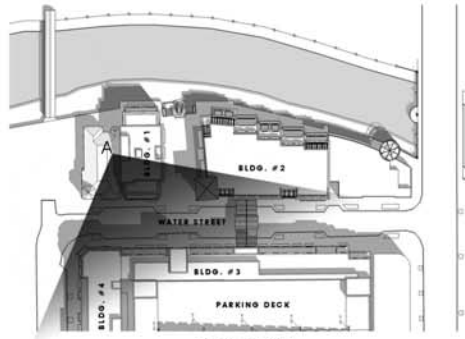

JOINT DEVELOPMENT BY:

VIEW B

KEY PLAN

VIEW A

3-DIMENSIONAL VIEWS

REVISED-  
MARCH 17, 2010

**WATER STREET DISTRICT**  
NAPERVILLE, ILLINOIS 60540

JOINT DEVELOPMENT BY:

VIEW A

3-DIMENSIONAL VIEWS

REVISED-  
MARCH 17, 2010

WATER STREET  
DISTRICT  
NAPERVILLE, ILLINOIS 60540

KEY PLAN

PC-21F

JOINT DEVELOPMENT BY:

**3-DIMENSIONAL VIEWS**

REVISED-  
MARCH 17, 2010

**WATER STREET DISTRICT**  
NAPERVILLE, ILLINOIS 60540

KEY PLAN

JOINT DEVELOPMENT BY:

VIEW A

3-DIMENSIONAL VIEWS

KEY PLAN

REVISED-  
MARCH 17, 2010