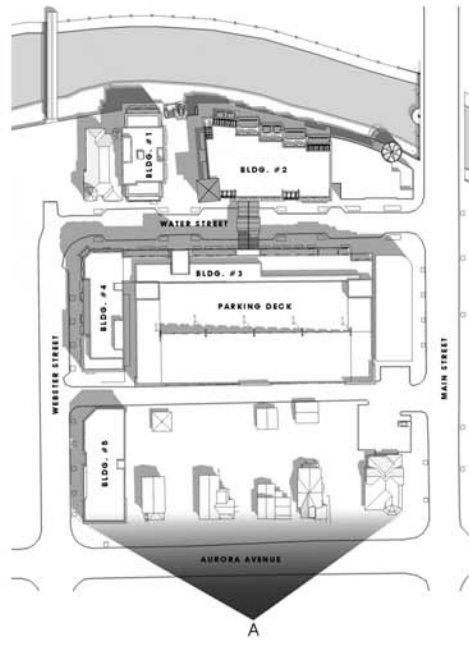

JOINT DEVELOPMENT BY:

VIEW B

KEY PLAN

VIEW A

3-DIMENSIONAL VIEWS

REVISED-  
MARCH 17, 2010

**WATER STREET DISTRICT**  
NAPERVILLE, ILLINOIS 60540

JOINT DEVELOPMENT BY:

VIEW A

3-DIMENSIONAL VIEWS

REVISED-  
MARCH 17, 2010

WATER STREET  
DISTRICT  
NAPERVILLE, ILLINOIS 60540

KEY PLAN

PC-21F

JOINT DEVELOPMENT BY:

**3-DIMENSIONAL VIEWS**

REVISED-  
MARCH 17, 2010

**WATER STREET DISTRICT**  
NAPERVILLE, ILLINOIS 60540

KEY PLAN

JOINT DEVELOPMENT BY:

VIEW A

3-DIMENSIONAL VIEWS

KEY PLAN

REVISED-  
MARCH 17, 2010