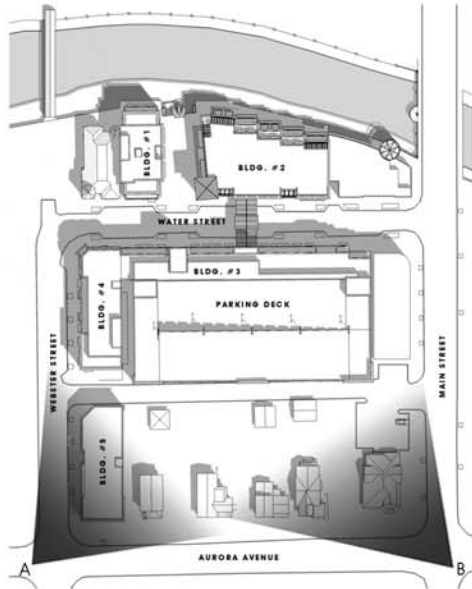

JOINT DEVELOPMENT BY:

VIEW B

KEY PLAN

VIEW A

3-DIMENSIONAL VIEWS

REVISED-  
MARCH 17, 2010

**WATER STREET DISTRICT**  
NAPERVILLE, ILLINOIS 60540

JOINT DEVELOPMENT BY:

VIEW A

3-DIMENSIONAL VIEWS

REVISED-  
MARCH 17, 2010

WATER STREET  
DISTRICT  
NAPERVILLE, ILLINOIS 60540

KEY PLAN

PC-21F

JOINT DEVELOPMENT BY:

**3-DIMENSIONAL VIEWS**

REVISED-  
MARCH 17, 2010

**WATER STREET DISTRICT**  
NAPERVILLE, ILLINOIS 60540

KEY PLAN

JOINT DEVELOPMENT BY:

VIEW A

3-DIMENSIONAL VIEWS

KEY PLAN

REVISED-  
MARCH 17, 2010